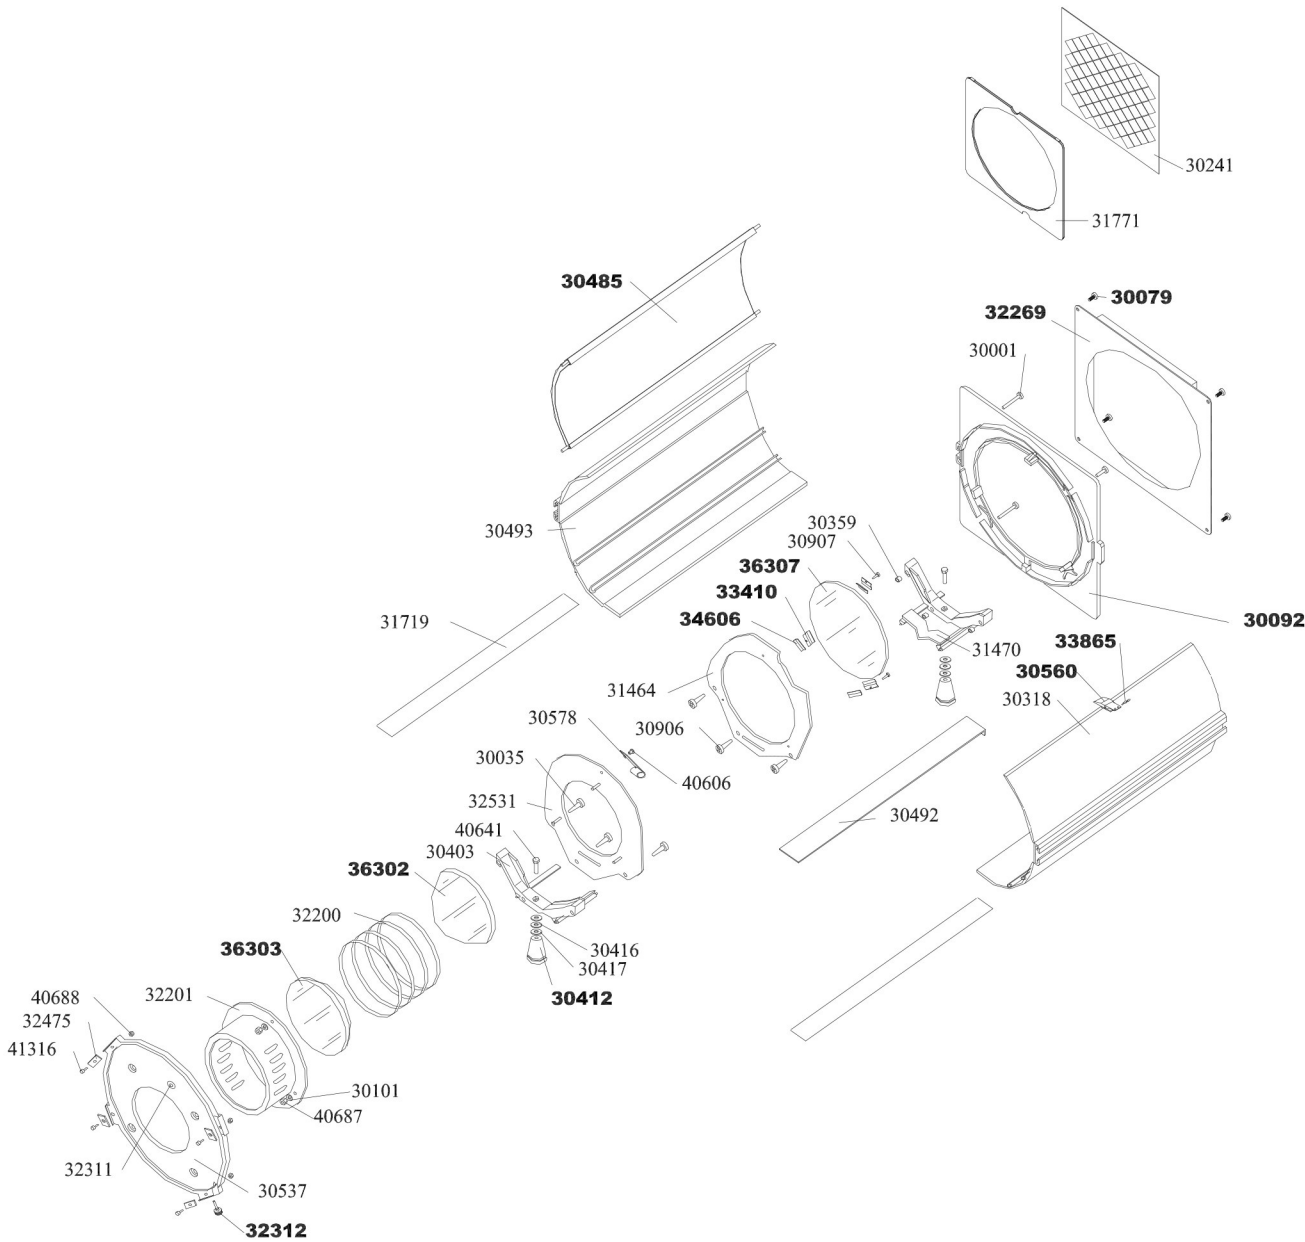

Backpart common to 2 kW D/205 profiles

 order spare parts online
 at www.lightspares.com

DS 205

 **lightspares**
order spare parts online
at www.lightspares.com