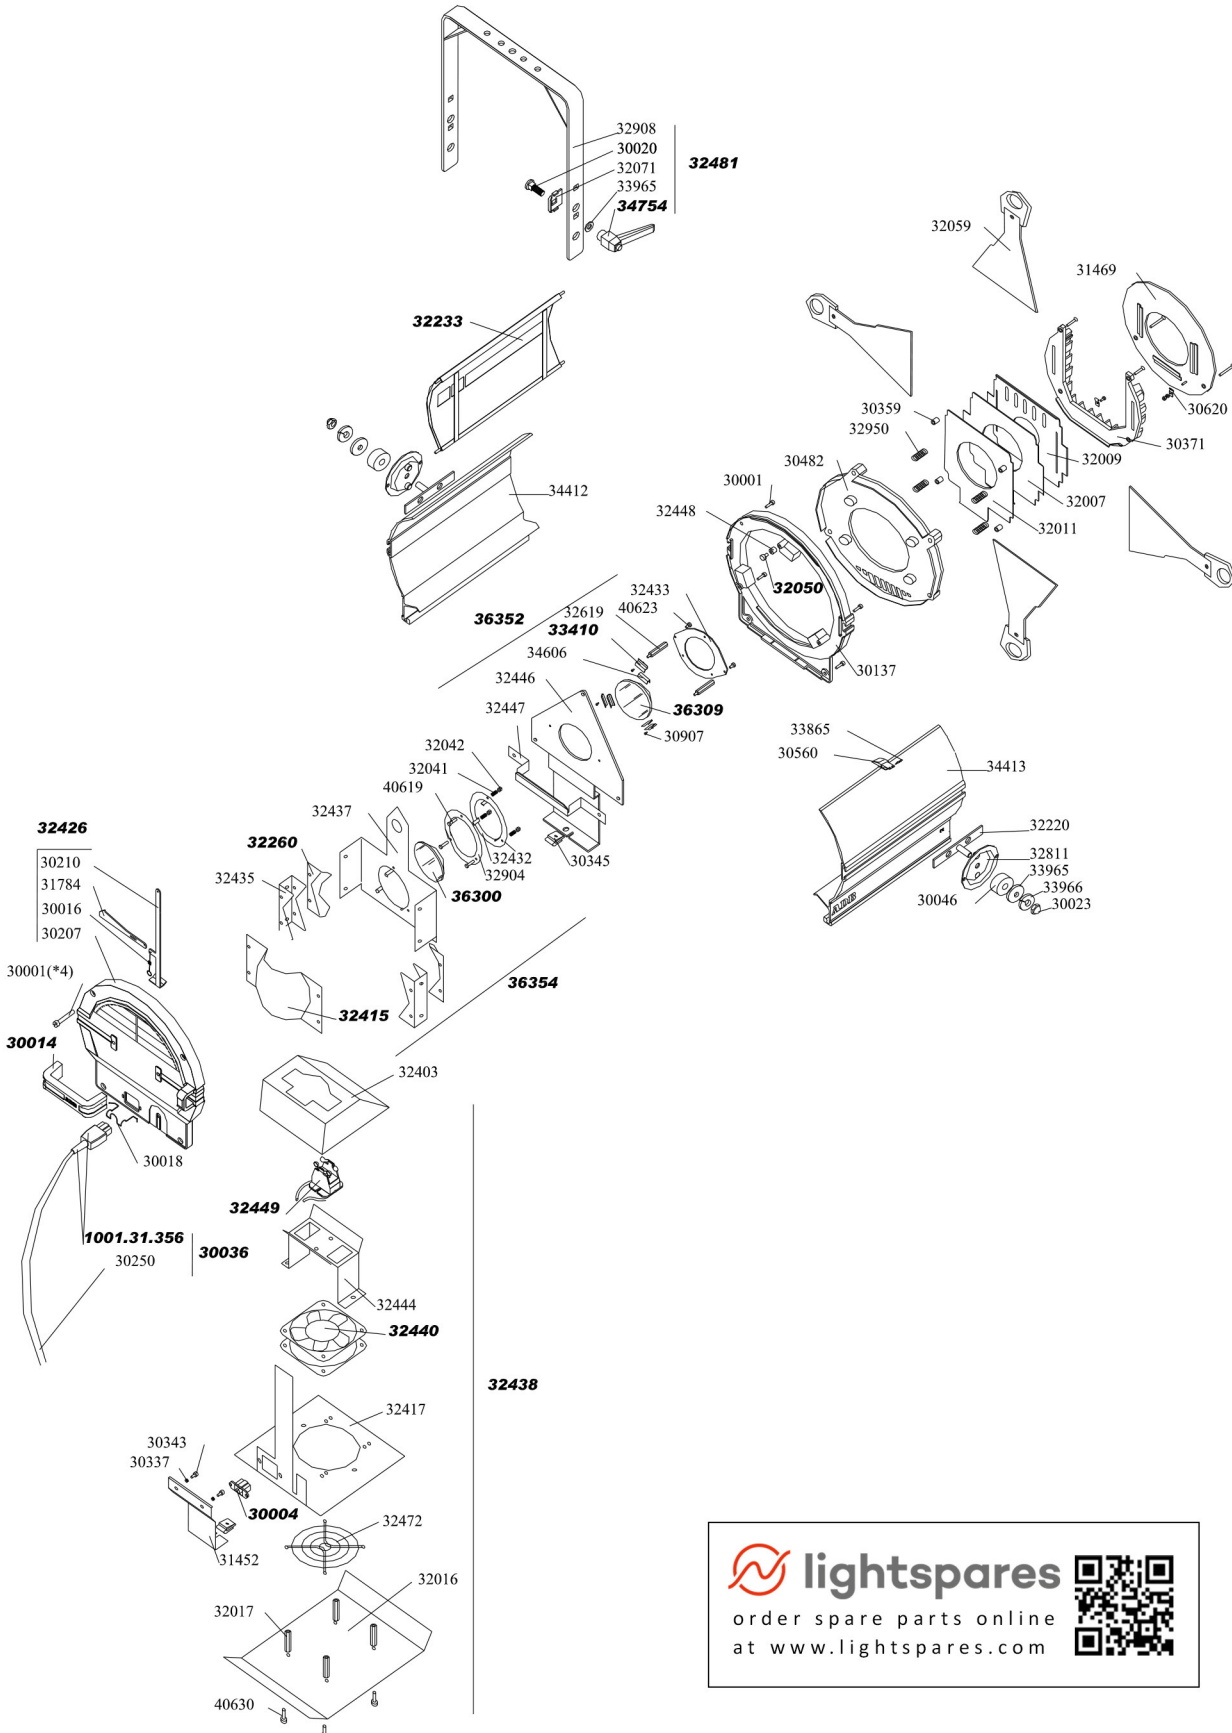

Backpart common to 2 kW D/205 profiles

 order spare parts online
 at www.lightspares.com

DS 205

 **lightspares**
order spare parts online
at www.lightspares.com